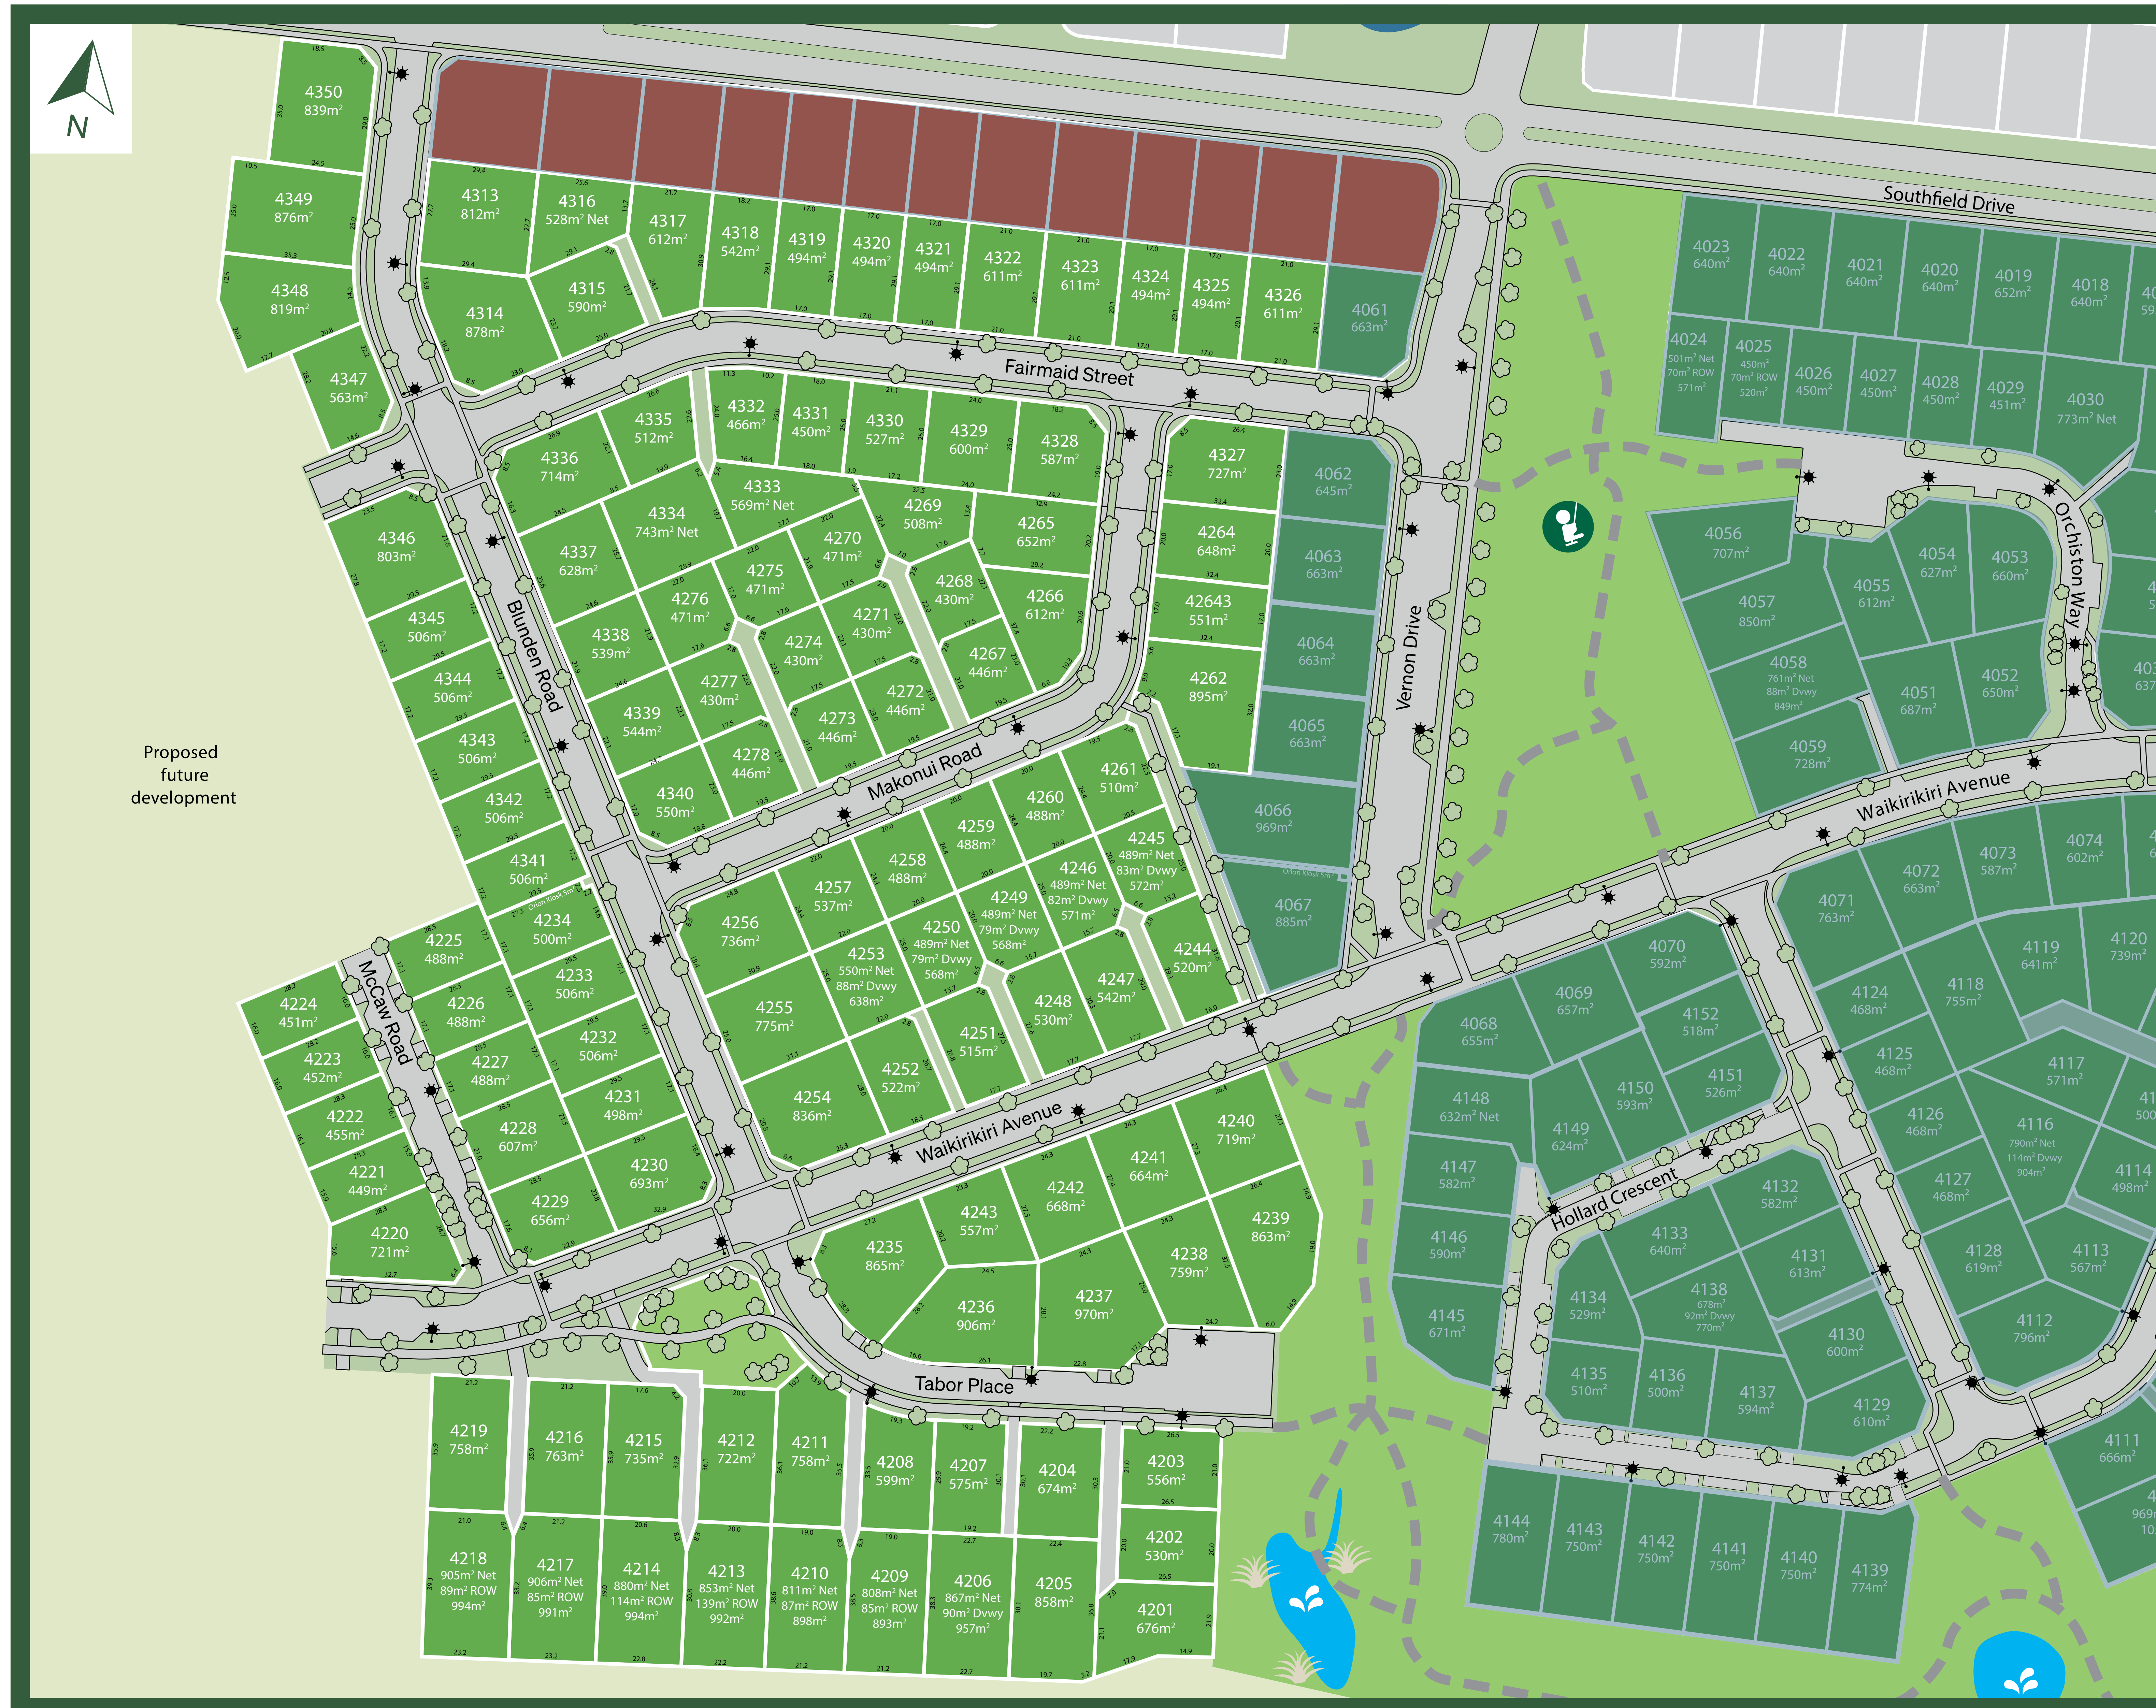

Wright Neighbourhood

LEGEND

-  Sections
-  Existing sections
-  Proposed Show Home Village
-  Proposed future development
-  Parks and Reserves
-  Natural Springs
-  Cycle and Walkways
-  Playground

Please note

This map is an indicative illustration and is to be used as a guide only. Whilst every care is taken to ensure that this plan is correct, it is an artist's impression and is subject to change without notice.