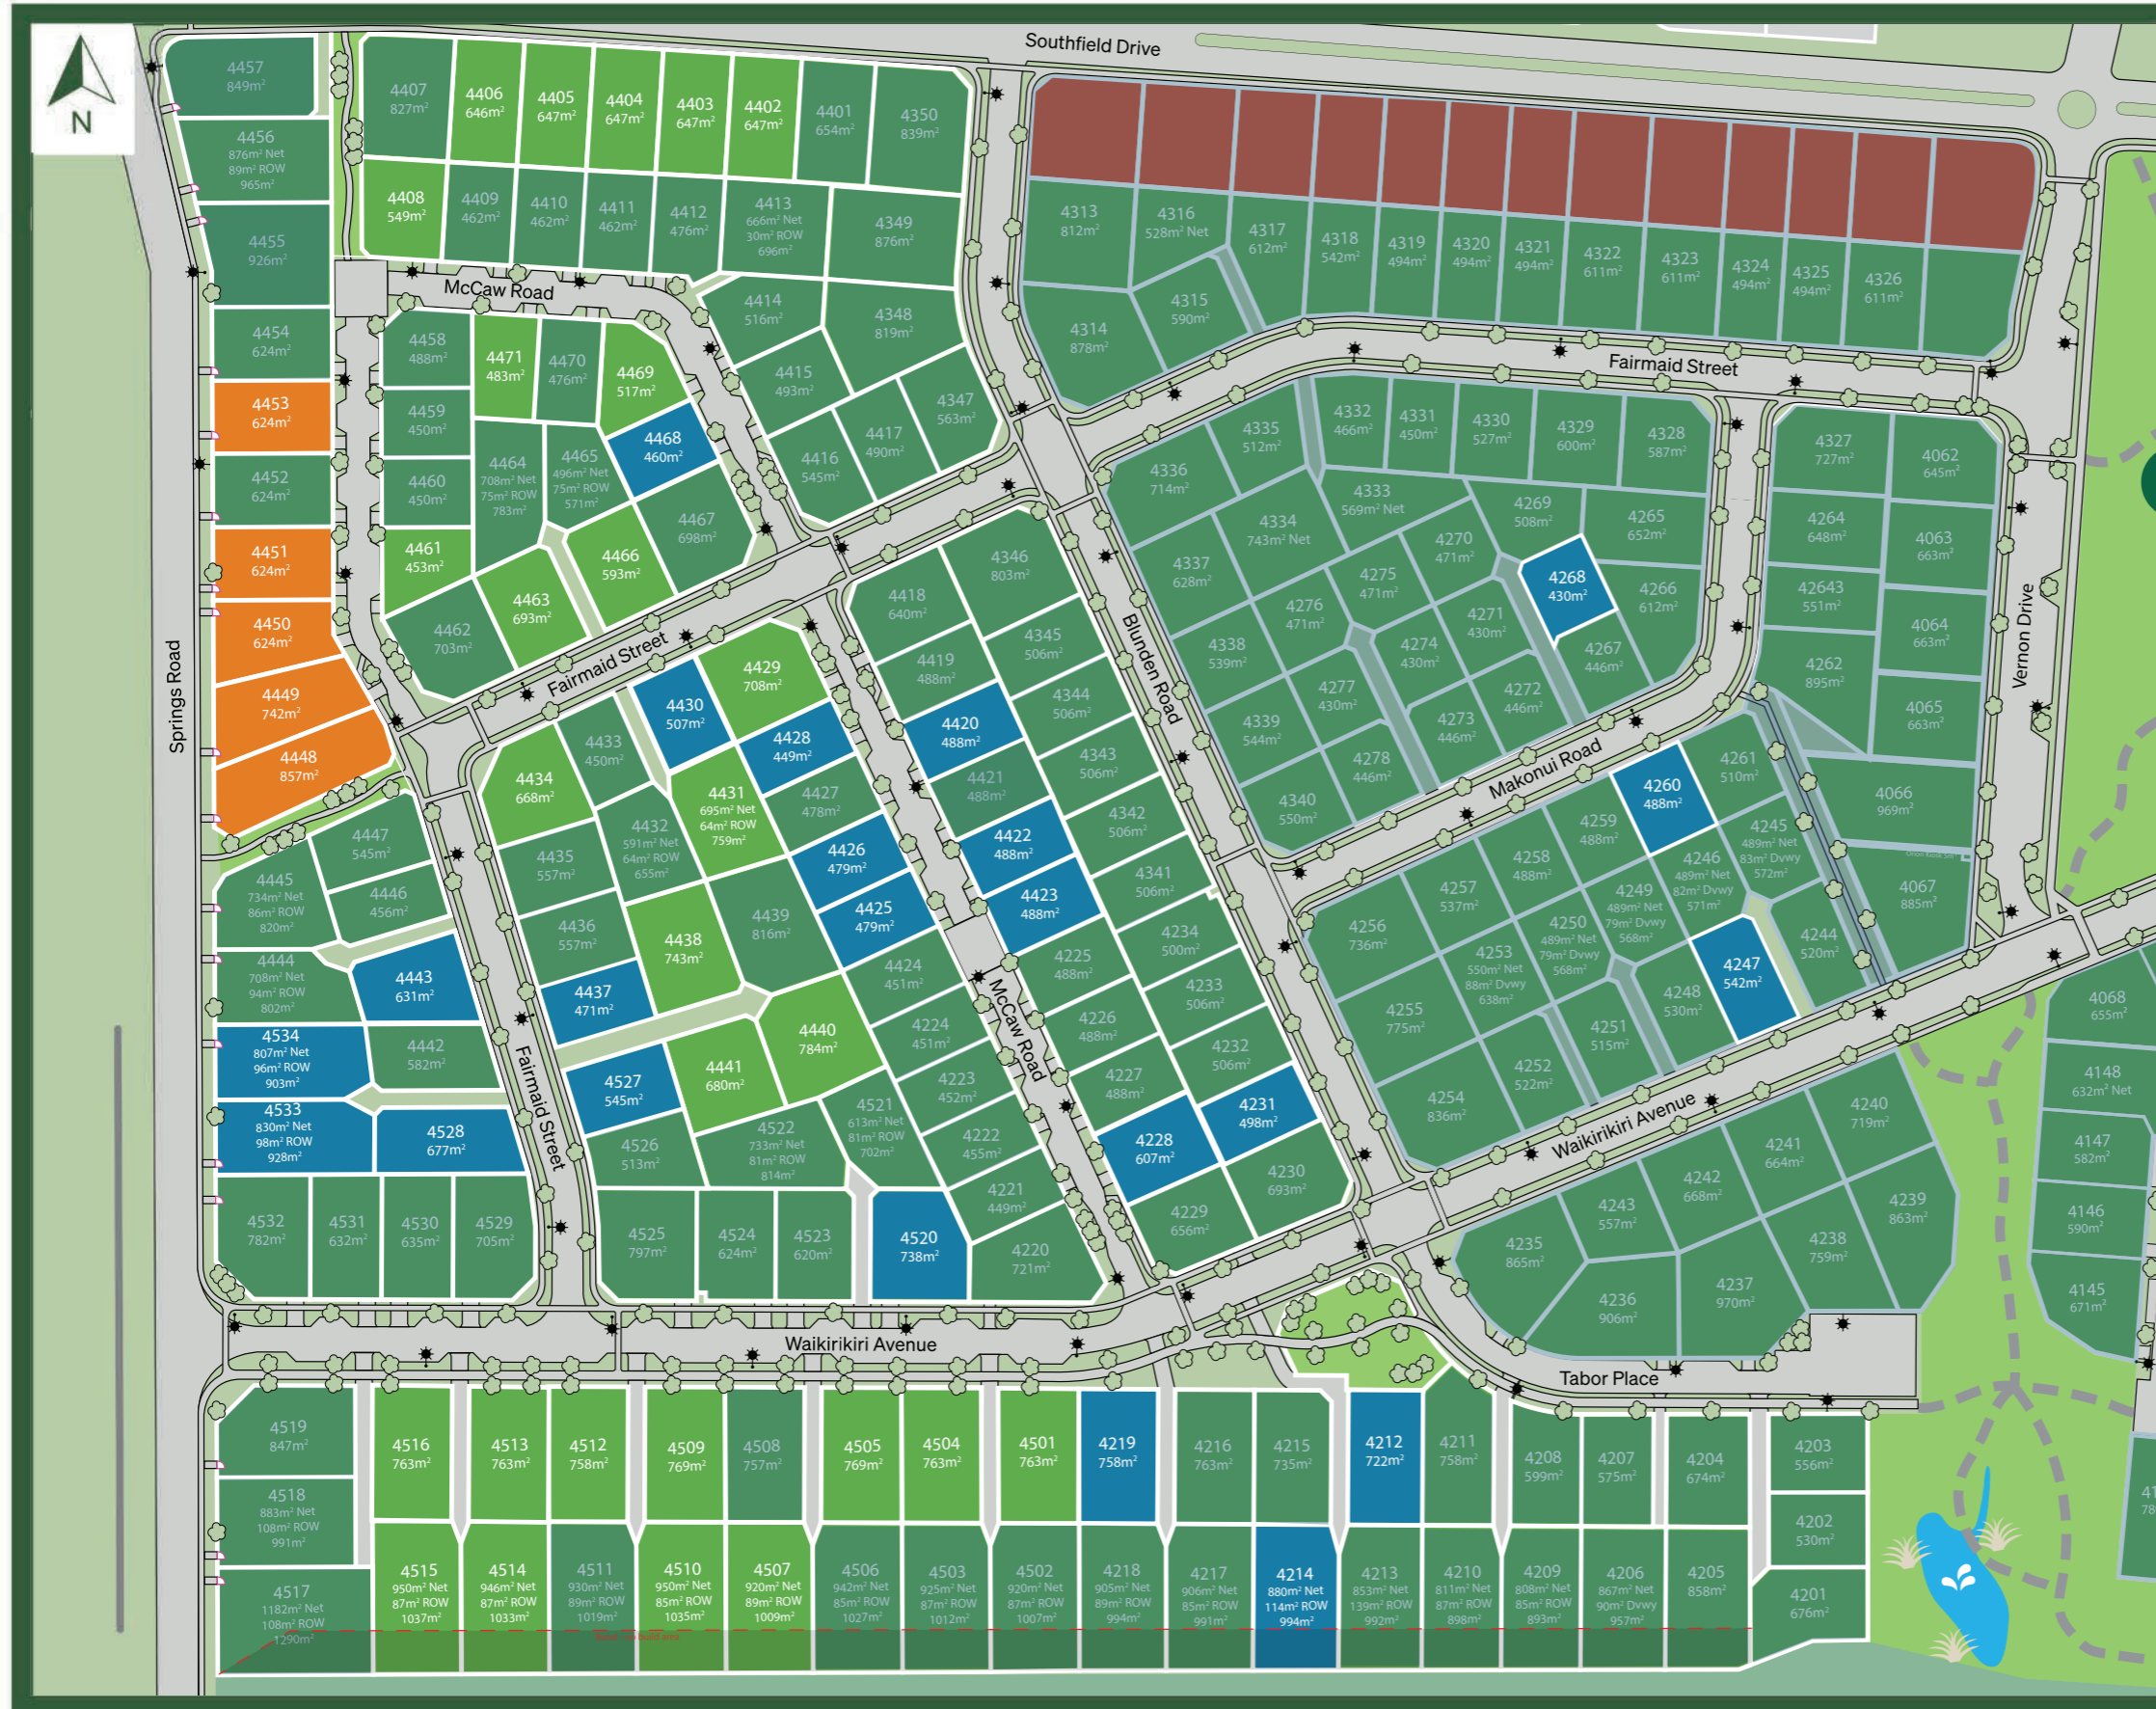

Wright Neighbourhood

LEGEND

- Sections (AVAILABLE)
- Sections (REDUCED IN PRICE)
- Sections (SOLD)
- House and Land Package (AVAILABLE)
- Show Home Village
- Parks and Reserves
- Natural Springs
- Cycle and Walkways
- Playground

Please note
 This map is an indicative illustration and is to be used as a guide only. Whilst every care is taken to ensure that this plan is correct, it is an artist's impression and is subject to change without notice.